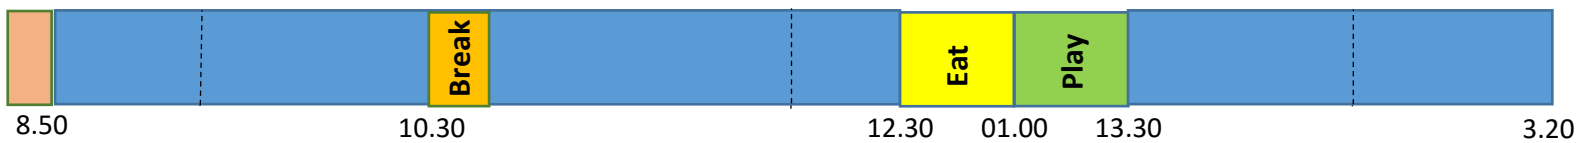

Shape of the day - Temporary

Year 3

Main playground and amphitheatre.

Year 5

Small playground and trim trail.

Year 4

Main playground and amphitheatre.

Year 6