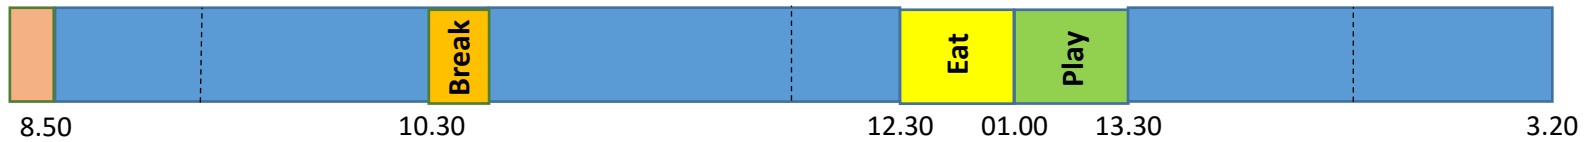

Shape of the day - Temporary

Year 3

Main playground and amphitheatre.

Year 5

Small playground and trim trail.

Year 4

Main playground and amphitheatre.

Year 6